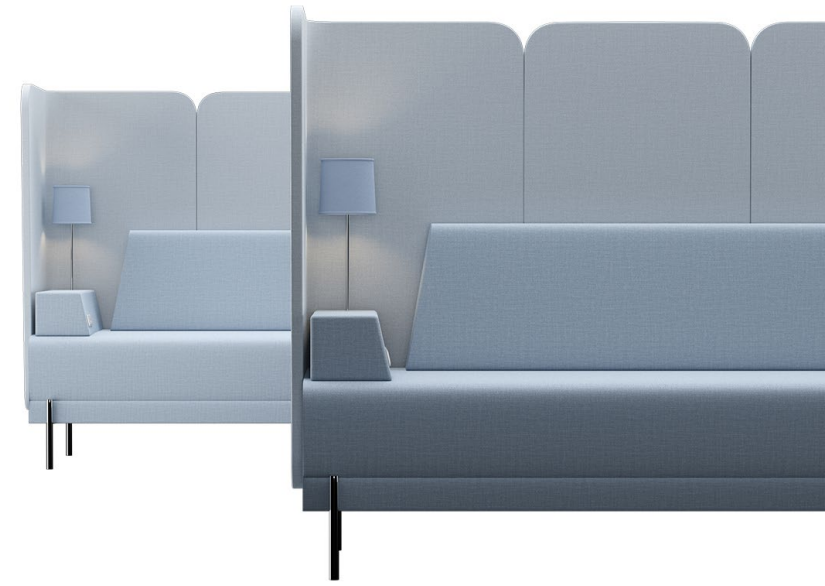

Dimensions

	Sofas			Connecting panels
	1-seater	2-seater	3-seater	
Width	1230 mm	1900 mm	2430 mm	630, 700, 800 mm
Depth	900 mm	900 mm	900 mm	as sofa panels
Height	1500 mm	1500 mm	1500 mm	as sofa panels
Seating height	450 mm	450 mm	450 mm	
Seating depth	520 mm	520 mm	520 mm	

Back and side panels

The sofa is always equipped with the back and side panels. The corner can be selected either straight or rounded (R90) as desired. The total height of the sofa is 1500 mm. The back and side panels can be selected with one or two upholstery colors.

Connecting panels

By adding complementary connecting panels between two sofas, MyFlow Open Office Meeting creates a peaceful meeting space in any open environment.

The connecting panels are of same heights as the sofa's back and side panels. The width can be chosen from the three alternatives of 630 / 700 / 800 mm.

Dimensions

Sofa

1-seater

Width	1230 mm
Depth	900 mm
Height	1500 mm
Seating height	450 mm
Seating depth	520 mm

Open Office Meeting

SOFA, 2-seater and 3-seater

Design Vertti Kivi

The high back and sides of the MyFlow Open Office Meeting sofas provide protection and privacy in working environments, schools, public lobbies and waiting areas. MyFlow Open Office Meeting sofas are available in three different widths with selected accessories.