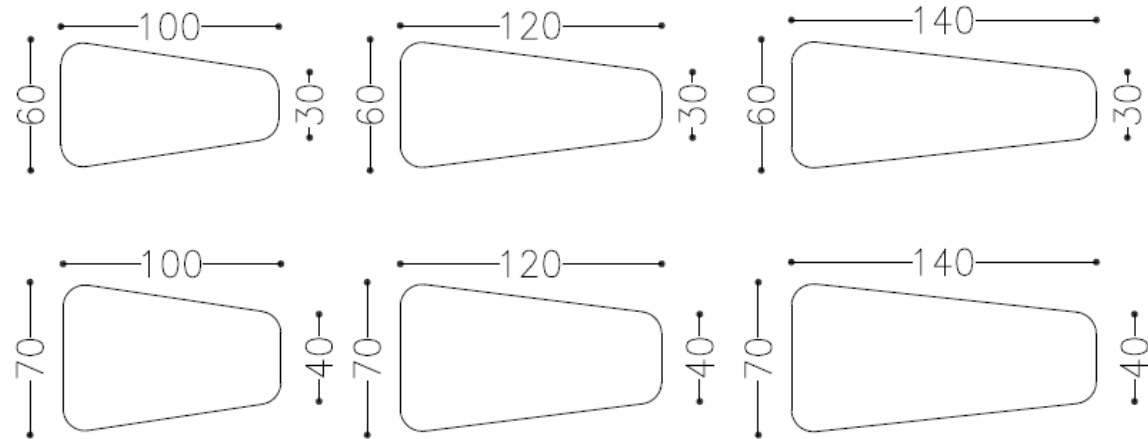

Dimensions

	Sofas	
	2-seater	3-seater
Width	1900 mm	2430 mm
Depth	900 mm	900 mm
Height	1500 mm	1500 mm
Seating height	450 mm	450 mm
Seating depth	520 mm	520 mm

MyFlow OOM Table

TABLE

Design Vertti Kivi

MyFlow OOM Table was originally designed for the MyFlow Open Office Meeting solution. However, when used and combined with other furniture, the interesting and asymmetrical shape of the table opens up new kinds of creative possibilities for the design of the spaces.

Dimensions

Height	400, 560, 650, 730, 900 or 1100 mm
--------	------------------------------------

More details of the dimensions and shape of the table on the MyFlow OOM Table datasheet.

Video

MyFlow OOM Table

TABLE

Datasheet

MyFlow OOM Tables are available with rounded (R100) corners and with two edge options.

The material of the table top is ISKU HPL laminate (white, black, light grey, dark grey, oak, birch), ISKU standard technical veneer (birch LN).

The base is powder-coated steel (white, black).

DIMENSIONS

STREIGHT EDGE

BEVELLED LOWER EDGE

OOM Table

ISKU
Since 1928